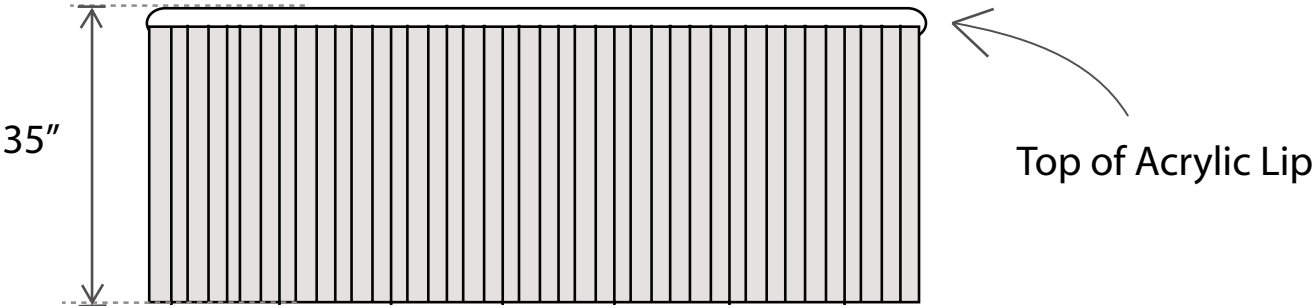

60 Amp
220 GFCI

Ciara Spa Specs
ALPS SPAS

ABS Solid 1/2" Bottom

Side View of Spa