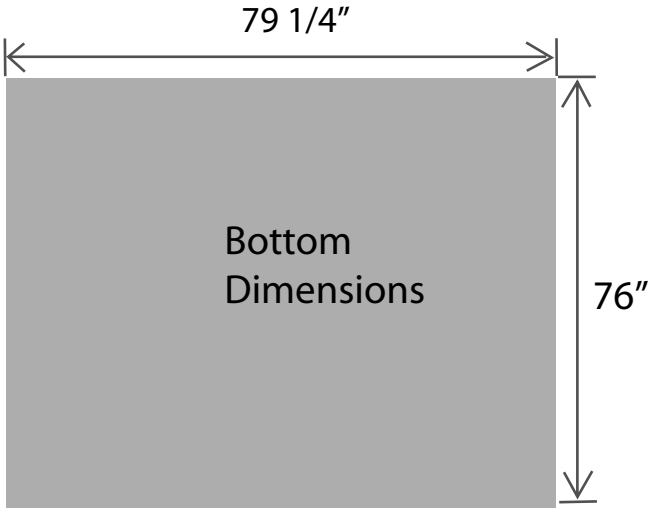

60 Amp
220 GFCI

Ciara Spa Specs
ALPS SPAS

ABS Solid 1/2" Bottom

Side View of Spa